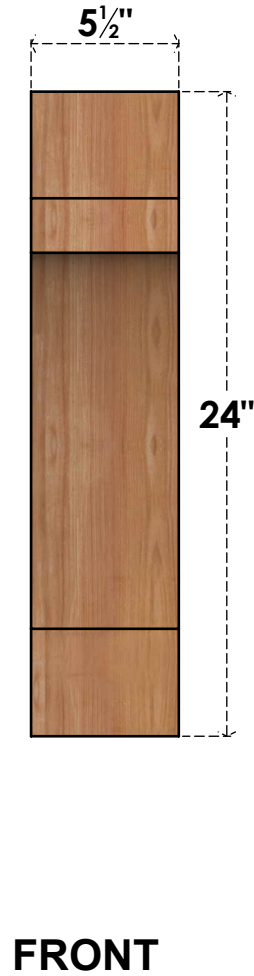

BRC06X12X24MRC00SWR

5 1/2"W X 12"D X 24"H MERCED SMOOTH BRACE, WESTERN RED CEDAR

EKENA MILLWORK
 2300 WEST MAIN ST.
 CLARKSVILLE, TX 75426
 TOLL FREE: 866-607-0453
 WWW.EKENAMILLWORK.COM

NOTES

1. INSTALLATION TO BE COMPLETED IN ACCORDANCE WITH MANUFACTURER'S SPECIFICATIONS.
2. DRAWING MAY NOT BE TO SCALE
3. THIS DRAWING IS INTENDED FOR DESIGN AND PLANNING PURPOSES ONLY.
4. ALL INFORMATION CONTAINED HEREIN WAS CURRENT AT THE TIME OF DEVELOPMENT BUT MUST BE REVIEWED AND APPROVED BY THE PRODUCT MANUFACTURER TO BE CONSIDERED ACCURATE.
5. PRODUCTS ARE NOT KILN DRIED. THIS ITEM IS UNIQUE AND WILL CONTAIN THE NATURAL VARIATIONS THAT THE WOOD SPECIES OFFERS. THIS MAY RESULT IN VARIATIONS UP TO 1/4"