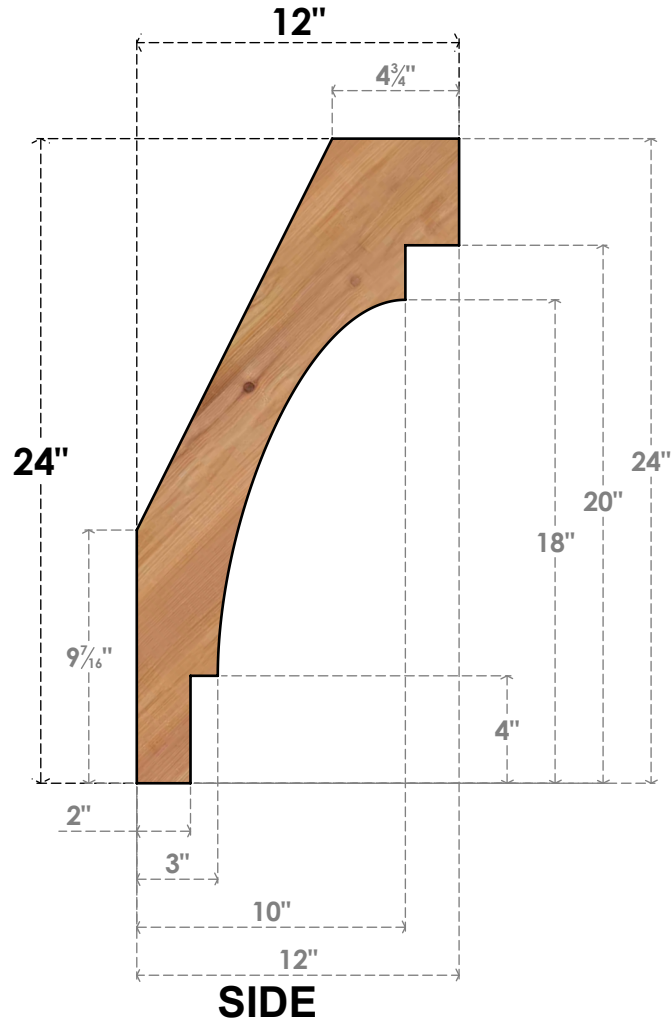

BRC06X12X24MRC00SWR

5 1/2"W X 12"D X 24"H MERCED SMOOTH BRACE, WESTERN RED CEDAR

EKENA MILLWORK
 2300 WEST MAIN ST.
 CLARKSVILLE, TX 75426
 TOLL FREE: 866-607-0453
 WWW.EKENAMILLWORK.COM

NOTES

1. INSTALLATION TO BE COMPLETED IN ACCORDANCE WITH MANUFACTURER'S SPECIFICATIONS.
2. DRAWING MAY NOT BE TO SCALE
3. THIS DRAWING IS INTENDED FOR DESIGN AND PLANNING PURPOSES ONLY.
4. ALL INFORMATION CONTAINED HEREIN WAS CURRENT AT THE TIME OF DEVELOPMENT BUT MUST BE REVIEWED AND APPROVED BY THE PRODUCT MANUFACTURER TO BE CONSIDERED ACCURATE.
5. PRODUCTS ARE NOT KILN DRIED. THIS ITEM IS UNIQUE AND WILL CONTAIN THE NATURAL VARIATIONS THAT THE WOOD SPECIES OFFERS. THIS MAY RESULT IN VARIATIONS UP TO 1/4"